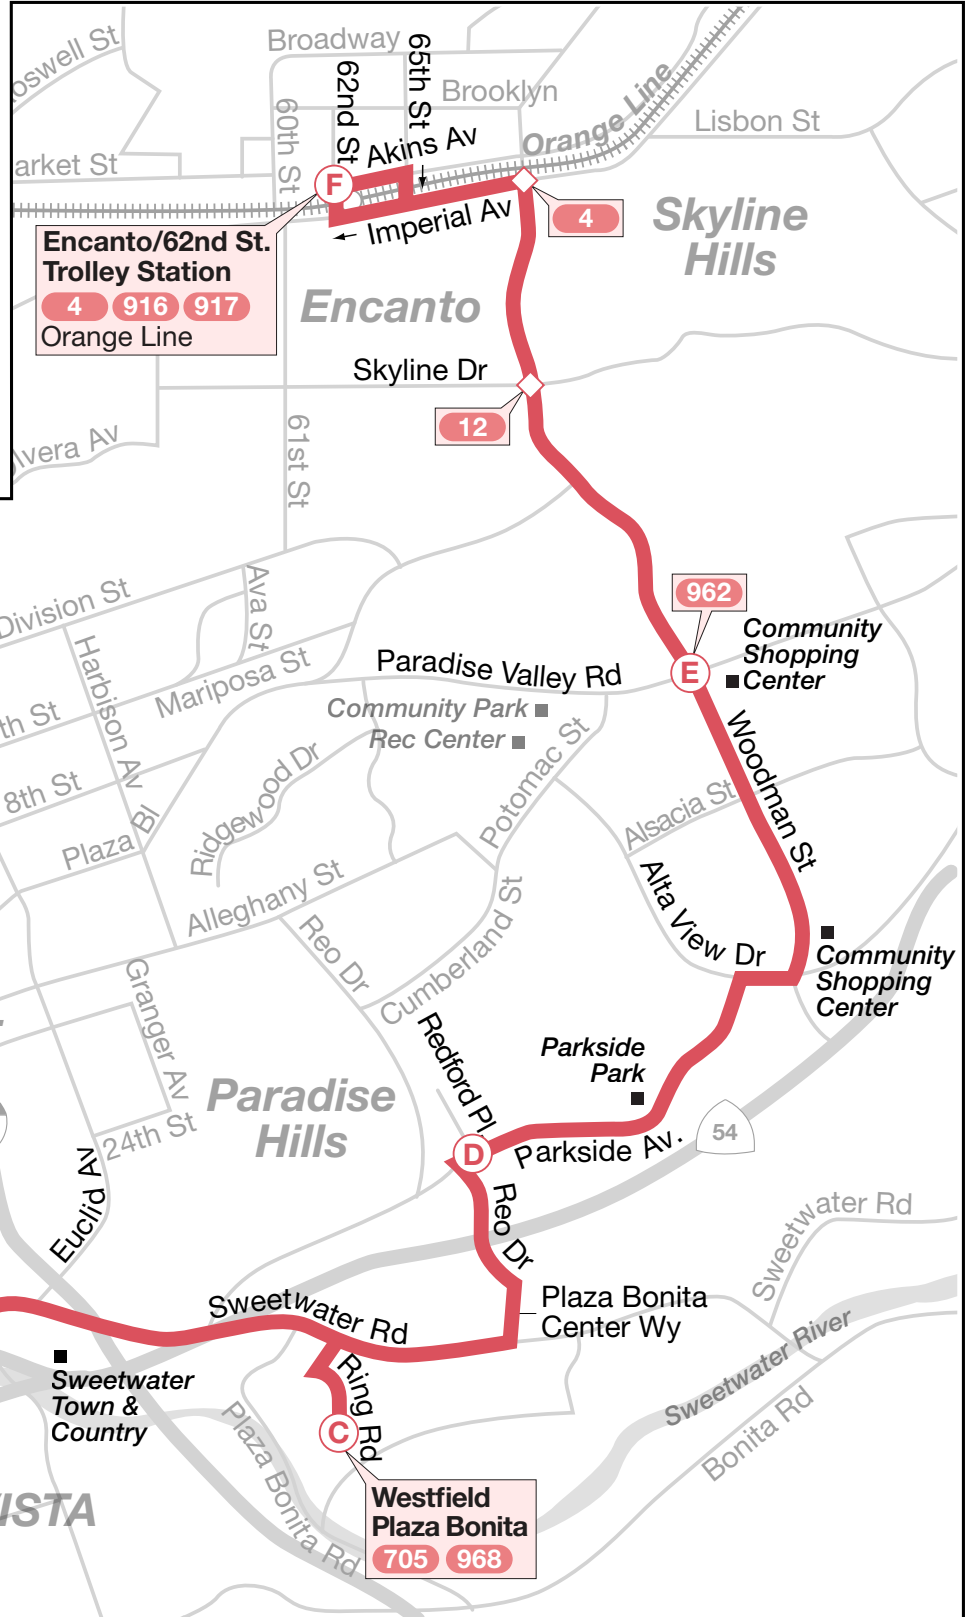

PRONTO

Easy transit fare. Get a card or download the app.

¡Tarifa de transporte fácil! Obtén una tarjeta o descarga la aplicación.

RidePRONTO.com • 619-595-5636

All timetables are available online

Todos los horarios están disponibles en línea.

sdmts.com/timetables

Real Time Arrivals

Download the free OneBusAway app.

Llegadas en tiempo real. Descarga la aplicación gratuita OneBusAway.

sdmts.com/oba

MTS Security MTS Seguridad	619-595-4960
MTS Information & Trip Planning MTS Información y planeo de viaje	619-233-3004
Customer Service / Suggestions Servicio al cliente / Sugerencias	619-557-4555
Lost and Found Objetos extraviados	619-233-3004
Transit Store 12th & Imperial Transit Center M-F / L-V 8am-5pm	619-234-1060
TTY/TDD (teletype for hearing impaired) Teletipo para sordos	619-234-5005 888-722-4889

Buses on all MTS routes are accessible via lift or ramp.
Autobuses en todas las rutas de MTS son accesibles mediante un ascensor o rampa.

Alternative formats available upon request. Call: (619) 231-1466.
Formato alternativo disponible al preguntar. Llamar: (619) 231-1466.

MTS Rider Insider

Stay Informed.
Ride with Confidence.

Sign up for the MTS Rider Insider e-newsletter and receive MTS news, service changes and construction notices right to your inbox. Also enjoy exclusive access to sweepstakes, events, special deals with partners and more.

sdmts.com/RiderInsider

A Saturday or Sunday schedule will be operated on the following holidays and observed holidays / Se operará con horario de sábado o domingo durante los siguientes días festivos y feriados observados
New Year's Day, Presidents' Day, Memorial Day, Independence Day, Labor Day, Thanksgiving, Christmas

PRONTO

619-595-5636
RidePRONTO.com

TAP or SCAN - Required Before Boarding
TOCA o ESCANEA - Se requiere antes de abordar