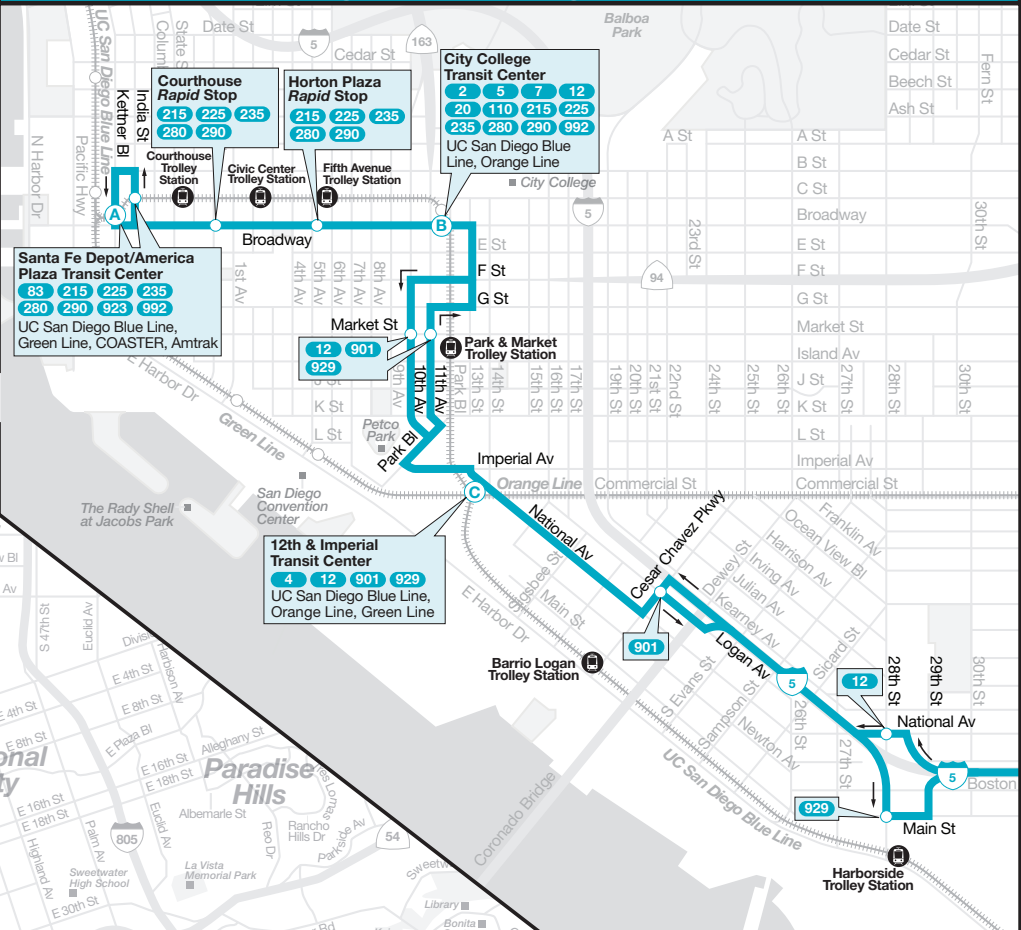

Downtown San Diego / Barrio Logan Detail

See
Downtown San Diego / Barrio Logan
detail

24th Street Transit Center
13 961 967
UC San Diego Blue Line

Note: Routes shown in transfer boxes and at Transit Centers may not be operating during Route 910 service hours.

Palomar Street Transit Center
701 704 712
UC San Diego Blue Line

Iris Avenue Transit Center
227 901 905 906 907
929 932 933 934
UC San Diego Blue Line

San Ysidro Transit Center
906 907 UC San Diego Blue Line

- Transfer point
- Timepoint and/or transfer point