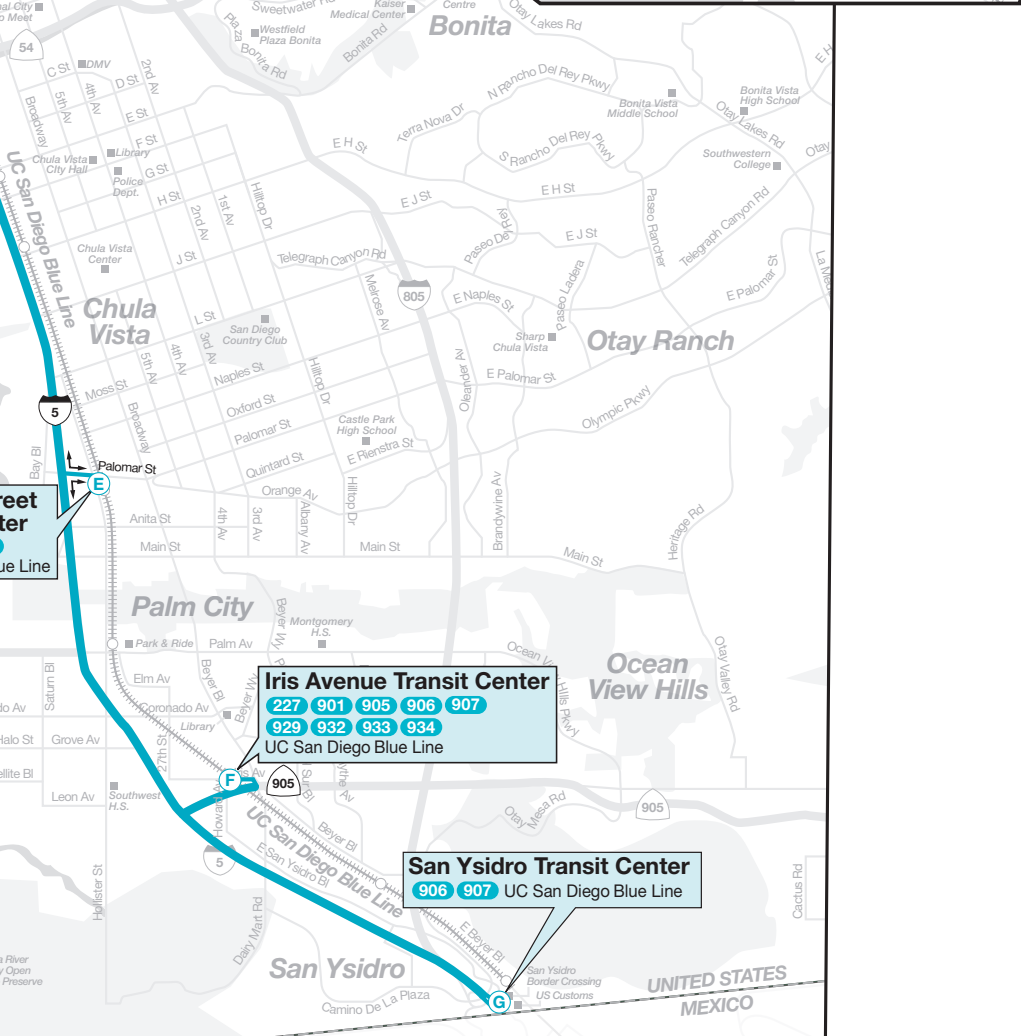

Downtown San Diego / Barrio Logan Detail

See
Downtown San Diego / Barrio Logan
detail

24th Street Transit Center
13 961 967
UC San Diego Blue Line

Note: Routes shown in transfer boxes and at Transit Centers may not be operating during Route 910 service hours.

Palomar Street Transit Center
701 704 712
UC San Diego Blue Line

Iris Avenue Transit Center
227 901 905 906 907
929 932 933 934
UC San Diego Blue Line

San Ysidro Transit Center
906 907 UC San Diego Blue Line

- Transfer point
- Timepoint and/or transfer point