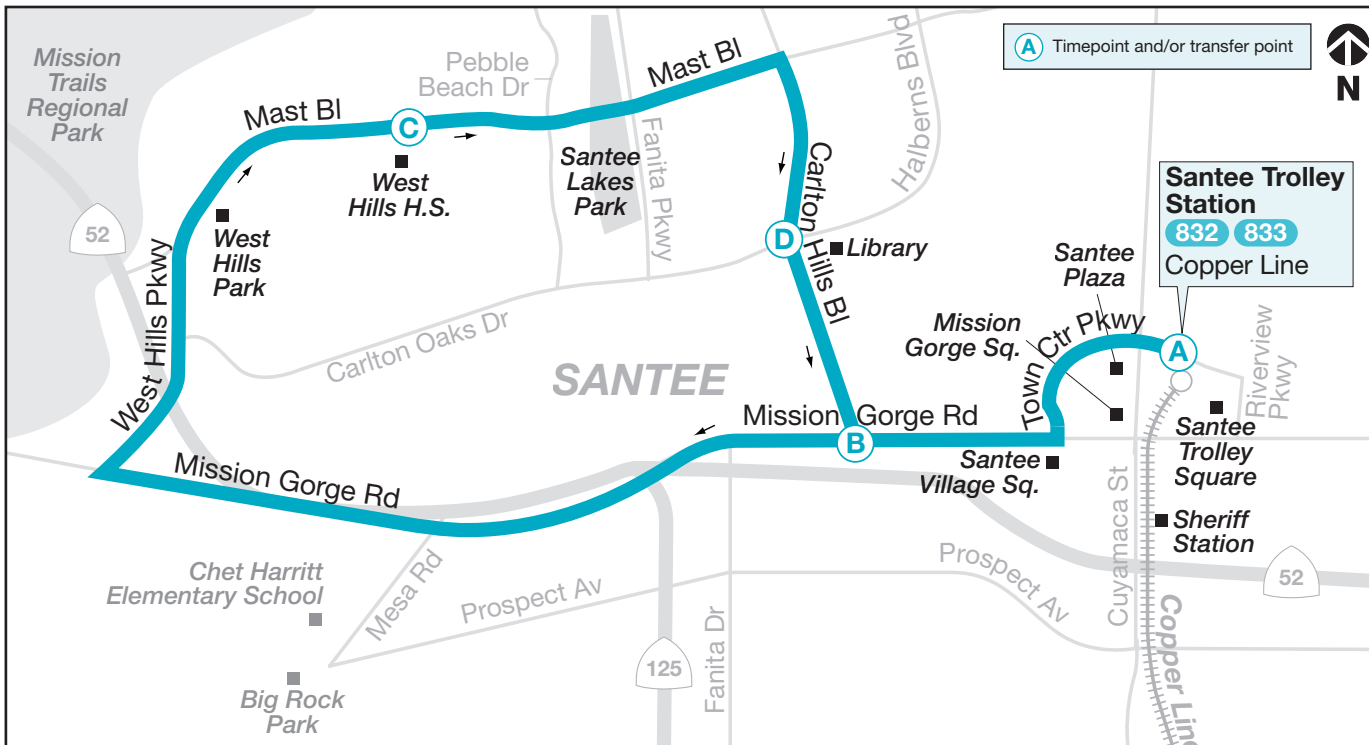

PRONTO

Easy transit fare. Get a card or download the app.

¡Tarifa de transporte fácil! Obtén una tarjeta o descarga la aplicación.

RidePRONTO.com • 619-595-5636

All timetables are available online

Todos los horarios están disponibles en línea.

sdmts.com/timetables

Real Time Arrivals

Download the free OneBusAway app.

Llegadas en tiempo real. Descarga la aplicación gratuita OneBusAway.

sdmts.com/oba

sdmts.com

MTS Security
MTS Seguridad 619-595-4960

MTS Information & Trip Planning
MTS Información y planeo de viaje 619-233-3004

Customer Service / Suggestions
Servicio al cliente / Sugerencias 619-557-4555

Lost and Found
Objetos extraviados 619-233-3004

Transit Store
12th & Imperial Transit Center
M-F / L-V 8am-5pm 619-234-1060

TTY/TDD
(teletype for hearing impaired)
Teletipo para sordos 619-234-5005
888-722-4889

Buses on all MTS routes are accessible via lift or ramp.
Autobuses en todas las rutas de MTS son accesibles mediante un ascensor o rampa.

Alternative formats available upon request. Call: (619) 557-4555.
Formato alternativo disponible al preguntar. Llamar: (619) 557-4555.

Effective January 26, 2025

834

Bus Route

Santee Trolley Station ↔ West Santee
via Mission Gorge Road

Destinations

- Mission Gorge Square
- Santee Lakes Park
- Santee Trolley Square
- West Hills High School

Trolley Connections

- Santee

Subject to change without notice
Sujeto a cambios sin previo aviso

MTS Rider Insider

**Stay Informed.
Ride with Confidence.**

Sign up for the MTS Rider Insider e-newsletter and receive MTS news, service changes and construction notices right to your inbox. Also enjoy exclusive access to sweepstakes, events, special deals with partners and more.

Learn More

sdmts.com/RiderInsider