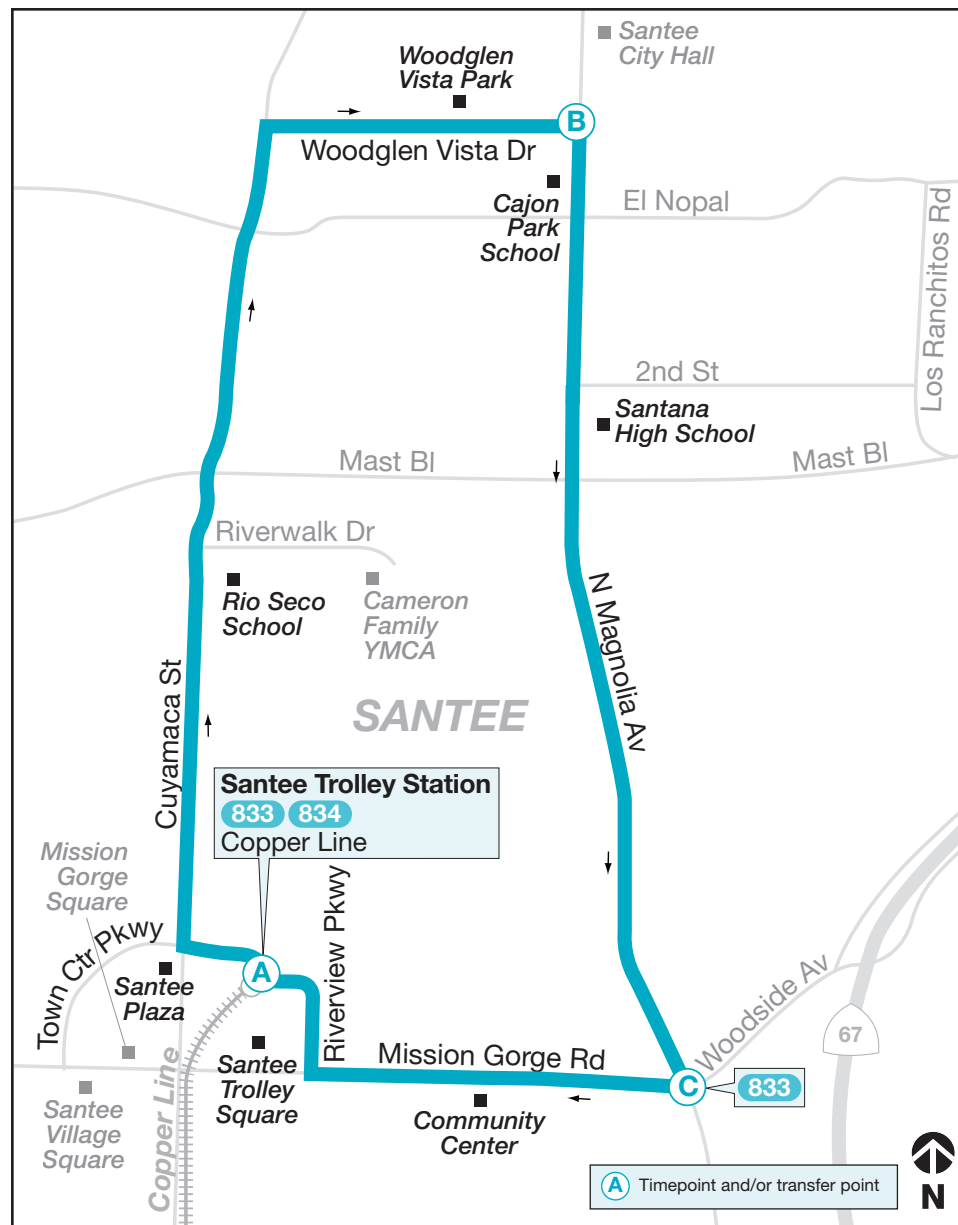

832 Monday through Friday • *lunes a viernes*

Santee Trolley Station → Santee

A	B	C	A
Santee Trolley Station DEPART	Magnolia Av. & Woodglen Vista Dr.	Mission George Rd. & Magnolia Av.	Santee Trolley Station ARRIVE
5:57a	6:06a	6:13a	6:16a
6:42	6:51	6:58	7:01
7:27	7:36	7:43	7:46
8:09	8:18	8:26	8:30
9:12	9:21	9:28	9:31
10:29	10:38	10:45	10:48
11:29	11:38	11:45	11:48
12:29p	12:38p	12:45p	12:48p
1:27	1:36	1:44	1:48
2:12	2:21	2:29	2:33
2:57	3:06	3:14	3:18
3:42	3:51	3:59	4:03
4:27	4:36	4:43	4:46
5:17	5:26	5:33	5:36
6:17	6:26	6:33	6:36
7:27	7:36	7:43	7:46

832 Saturday through Sunday • *sábado y domingo*

Santee Trolley Station → Santee

A	B	C	A
Santee Town Center DEPART	Magnolia Av. & Woodglen Vista Dr.	Mission George Rd. & Magnolia Av.	Santee Trolley Station ARRIVE
8:27a	8:35a	8:42a	8:45a B
9:25	9:34	9:41	9:45 B
A 10:25	10:34	10:41	10:45 B
A 11:25	11:34	11:41	11:45 B
A 12:25p	12:34p	12:41p	12:45p B
A 1:25	1:34	1:41	1:45 B
A 2:25	2:34	2:41	2:45 B
A 3:25	3:34	3:41	3:45 B
A 4:25	4:34	4:41	4:45

A = Bus arrives from El Cajon as Route 833 and continues as Route 832. / *El Viaje llega de El Cajon como la ruta 833 y continua como la ruta 832.*

B = Bus continues as Route 833 to El Cajon. / *El viaje continua hacia El Cajon como la ruta 833.*

A Saturday or Sunday schedule will be operated on the following holidays and observed holidays / *Se operará con horario de sábado o domingo durante los siguientes días festivos y feriados observados* **New Year's Day, Presidents' Day, Memorial Day, Independence Day, Labor Day, Thanksgiving, Christmas**