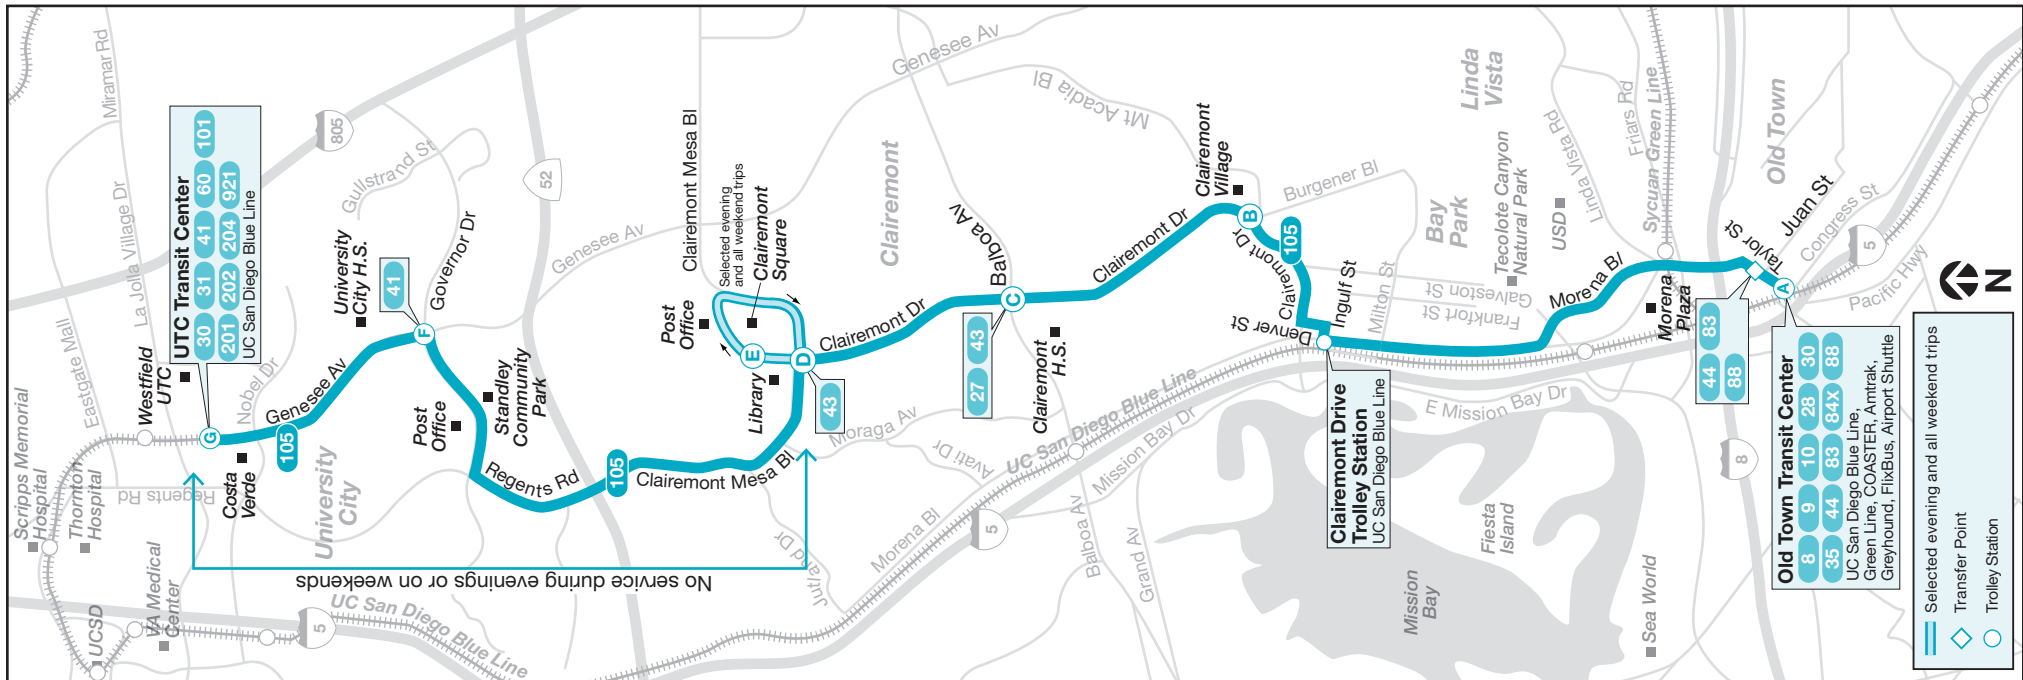

¡Tarifa de transporte fácil! Obtén una tarjeta o descarga la aplicación.

RidePRONTO.com • 619-595-5636

All timetables are available online

Todos los horarios están disponibles en línea.

sdmts.com/timetables

Real Time Arrivals

Download the free **OneBusAway** app.

Llegadas en tiempo real. Descarga la aplicación gratuita **OneBusAway**.

sdmts.com/oba

sdmts.com

MTS Security
MTS Seguridad 619-595-4960

MTS Information & Trip Planning
MTS Información y planeo de viaje 619-233-3004

Customer Service / Suggestions
Servicio al cliente / Sugerencias 619-557-4555

Lost and Found
Objetos extraviados 619-233-3004

Transit Store
12th & Imperial Transit Center
M-F / L-V 8am-5pm 619-234-1060

TTY/TDD
(teletype for hearing impaired)
Teletipo para sordos 619-234-5005
888-722-4889

Buses on all MTS routes are accessible via lift or ramp.
Autobuses en todas las rutas de MTS son accesibles mediante un ascensor o rampa.

Alternative formats available upon request. Call: (619) 557-4555.
Formato alternativo disponible al preguntar. Llamar: (619) 557-4555.

Effective January 26, 2025

105

Bus Route

Old Town Transit Center ↔
UTC Transit Center
via Morena Boulevard / Clairemont Drive

Destinations

- Bay Park
- Clairemont High School
- Clairemont Square
- University City High School

Trolley Connections

- Old Town
- Clairemont Drive
- UTC

Subject to change without notice
Sujeto a cambios sin previo aviso