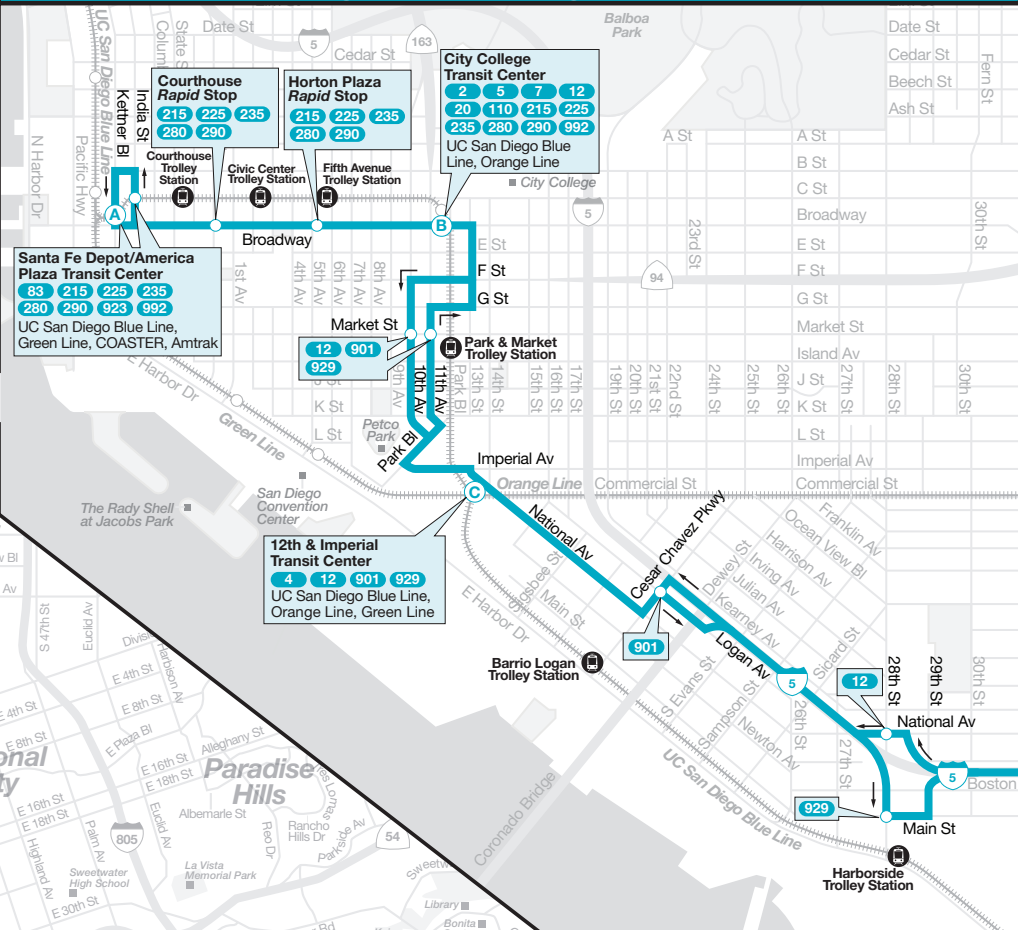

Trolley Connections*

- Santa Fe Depot
- America Plaza
- City College
- 12th & Imperial
- Barrio Logan
- 24th Street
- Palomar St
- Iris Avenue
- San Ysidro

*Trolley connections may not be available during overnight hours. See Trolley timetable for more information.

Subject to change without notice
Sujeto a cambios sin previo aviso

910 Everyday • todos los días

Downtown San Diego → San Ysidro Transit Center

A	B	C	D	E	F	G
Santa Fe Depot Transit Center DEPART	City College Transit Center (Broadway)	12th & Imperial Transit Center	24th St. Transit Center	Palomar St. Transit Center	Iris Ave Transit Center	San Ysidro Transit Center ARRIVE
12:28a	12:34a	12:41a	12:50a	12:59a	1:08a	1:17a
12:58	1:04	1:11	1:20	1:29	1:38	1:47
1:28	1:34	1:41	1:50	1:59	2:08	2:17
1:58	2:04	2:11	2:20	2:29	2:38	2:47
2:28	2:34	2:41	2:50	2:59	3:08	3:17
2:58	3:04	3:11	3:20	3:29	3:38	3:47
3:38	3:44	3:51	4:00	4:09	4:18	4:27

Downtown San Diego / Barrio Logan Detail

See
Downtown San Diego / Barrio Logan
detail

Note: Routes shown in transfer boxes and at Transit Centers may not be operating during Route 910 service hours.

Transfer point

 Timepoint and/or transfer point