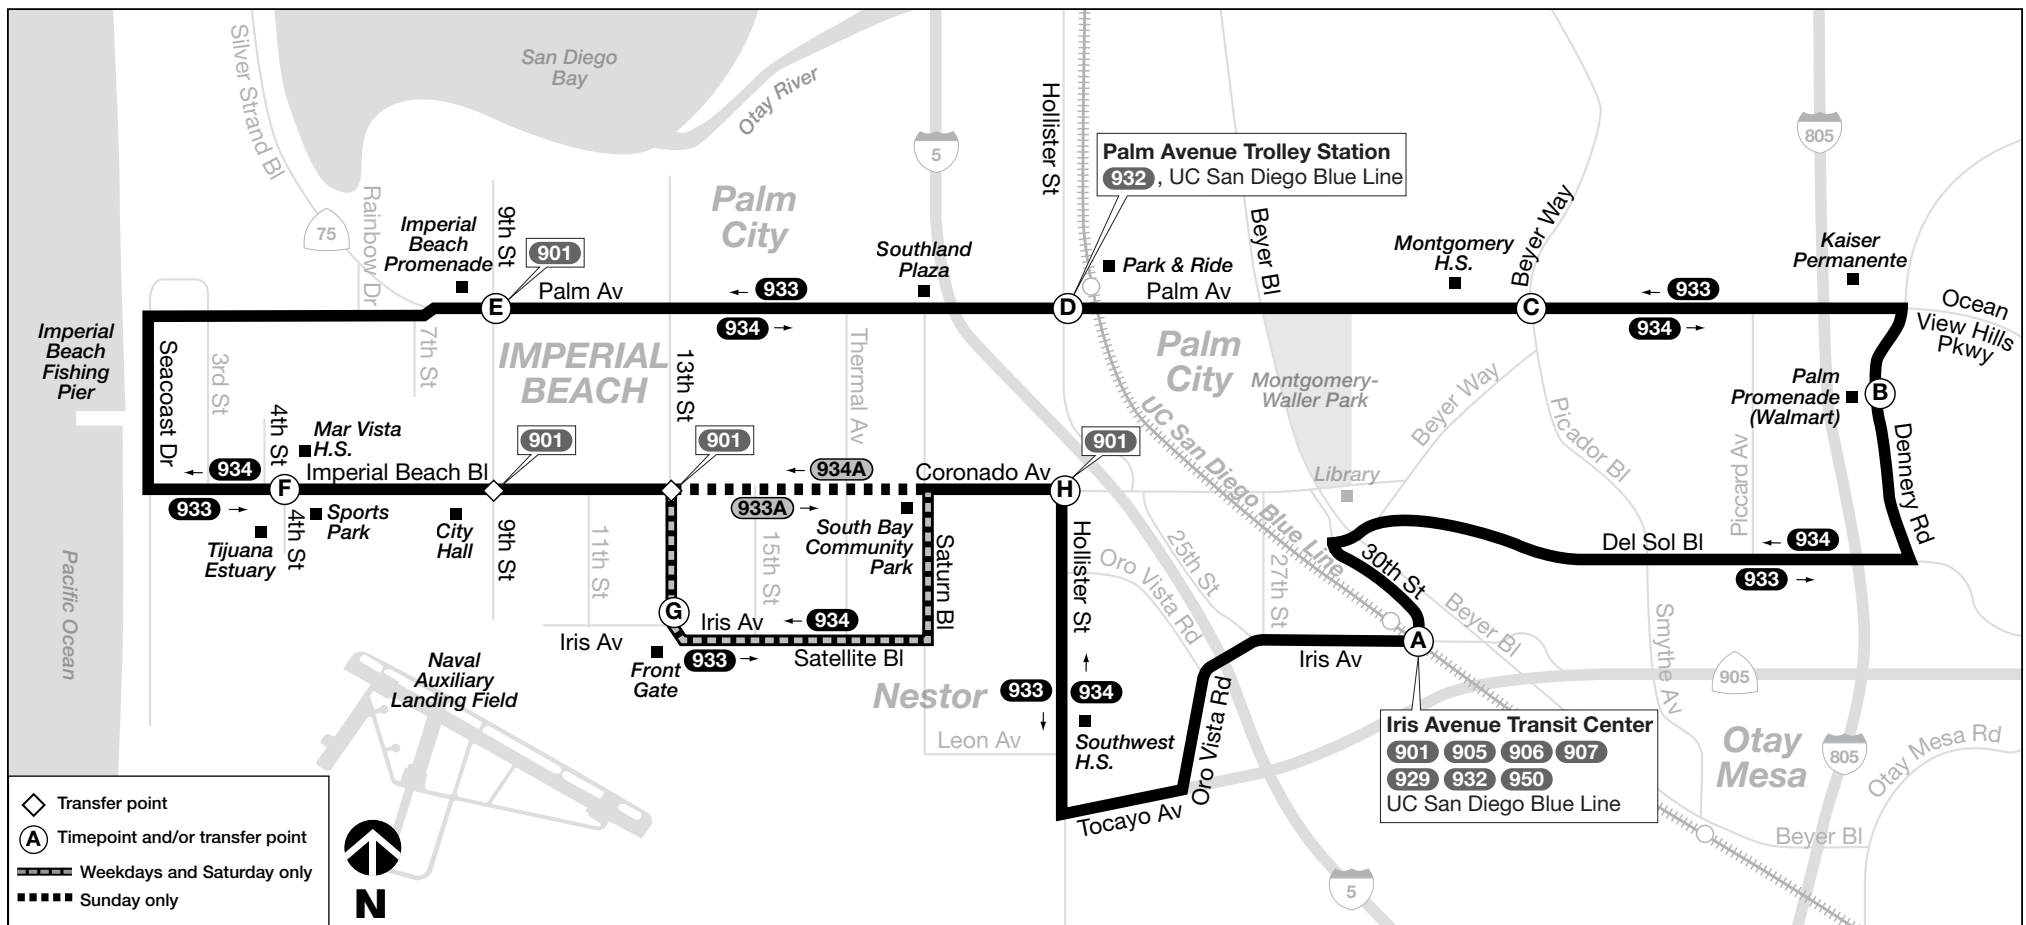

For more information on riding MTS services, pick up a Rider's Guide on a bus or at the Transit Store, or visit sdmts.com.

Para obtener más información sobre el uso de los servicios de MTS, recoja un 'Rider's Guide' en un autobús o en la Transit Store, o visita a sdmts.com.

Thank you for riding MTS! ¡Gracias por viajar con MTS!

Effective NOVEMBER 21, 2021

933

934

Iris Transit Center – Seacoast
via Imperial Beach Boulevard or Palm Avenue

DESTINATIONS

- Imperial Beach Pier
- Kaiser Permanente
- Mar Vista High School
- Montgomery High School
- Naval Auxiliary Landing Field
- Palm Promenade (Walmart)
- Southwest High School

TROLLEY CONNECTIONS

- Iris Avenue
- Palm Avenue

11/21

sdmts.com

Route Alerts, Updated Schedules, Connections & More

Alternative formats available upon request. Please call: (619) 557-4555 / Formato alternativo disponible al preguntar. Favor de llamar: (619) 557-4555

The schedules and other information shown in this timetable are subject to change. MTS does not assume responsibility for errors in timetables nor for any inconvenience caused by delayed buses. Los horarios e información que se indican en este itinerario están sujetos a cambios. MTS no asume responsabilidad por errores en los itinerarios, ni por ningún perjuicio que se origine por los autobuses demorados.

A Saturday or Sunday schedule will be operated on the following holidays and observed holidays >>> New Year's Day, Presidents' Day, Memorial Day, Independence Day, Labor Day, Thanksgiving, Christmas
Se operará con horario de sábado o domingo durante los siguientes días festivos y feriados observados

Route 933A – Sunday / domingo

Otay Mesa → Palm City → Imperial Beach → Nestor → Otay Mesa

(A) Iris Ave. Transit Center DEPART	(B) Dennery Rd. @ Walmart	(C) Palm Av. & Beyer Way	(D) Palm Av. Trolley Station	(E) Palm Av. & 9th St.	(F) Imperial Beach Bl. & 4th St.	(G) 13th St. & Iris Av.	(H) Coronado Av. & Hollister St.	(A) Iris Ave. Transit Center ARRIVE
5:14a	5:23a	5:30a	5:35a	5:42a	5:49a	—	5:58a	6:08a
6:14	6:23	6:30	6:35	6:42	6:49	—	6:58	7:09
7:15	7:24	7:32	7:37	7:45	7:53	—	8:02	8:13
8:15	8:24	8:32	8:37	8:46	8:54	—	9:03	9:14
9:00	9:10	9:18	9:23	9:32	9:40	—	9:49	10:01
9:45	9:55	10:03	10:08	10:17	10:25	—	10:34	10:46
10:15	10:25	10:33	10:38	10:47	10:55	—	11:04	11:16
10:45	10:55	11:03	11:08	11:17	11:25	—	11:34	11:46
11:14	11:24	11:32	11:37	11:46	11:54	—	12:04p	12:16p
11:43	11:53	12:01p	12:06p	12:15p	12:24p	—	12:34	12:46
12:13p	12:23p	12:31	12:36	12:45	12:54	—	1:04	1:16
12:43	12:53	1:01	1:06	1:15	1:24	—	1:34	1:46
1:13	1:23	1:31	1:36	1:45	1:54	—	2:04	2:16
1:45	1:56	2:04	2:09	2:19	2:28	—	2:38	2:50
2:14	2:25	2:34	2:39	2:49	2:58	—	3:08	3:21
2:44	2:55	3:04	3:09	3:19	3:28	—	3:38	3:51
3:14	3:25	3:34	3:39	3:49	3:58	—	4:08	4:21
3:44	3:55	4:04	4:09	4:19	4:28	—	4:37	4:50
4:14	4:25	4:34	4:39	4:49	4:58	—	5:07	5:20
5:15	5:26	5:35	5:40	5:50	5:59	—	6:08	6:20
6:29	6:39	6:47	6:52	7:02	7:10	—	7:19	7:30
7:31	7:41	7:48	7:53	8:01	8:09	—	8:18	8:28
8:28	8:38	8:45	8:50	8:57	9:05	—	9:14	9:24

Route 934A – Sunday / domingo

Otay Mesa → Nestor → Imperial Beach → Palm City → Otay Mesa