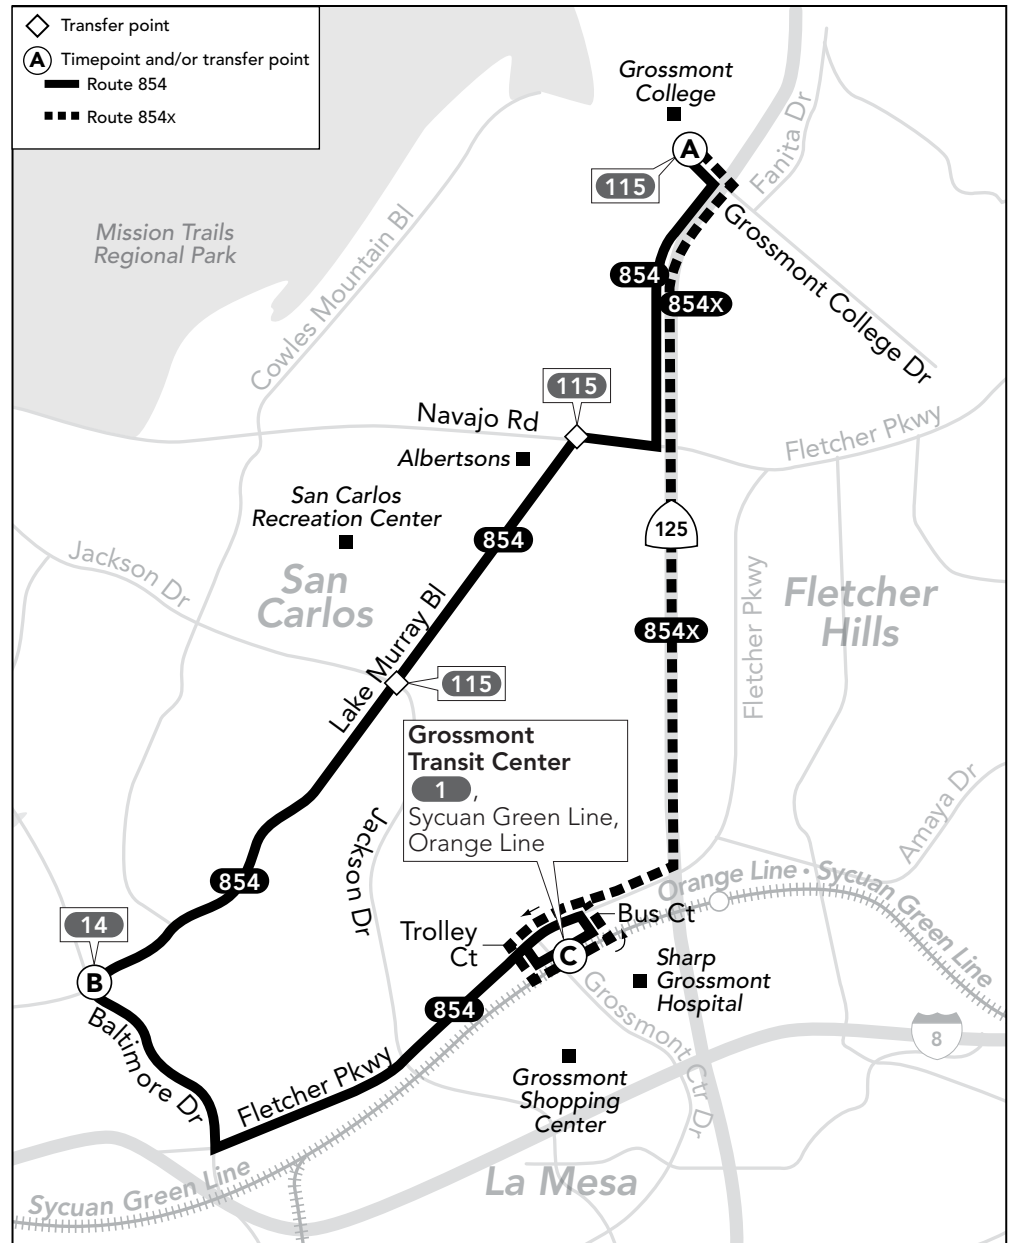

Route 854X – Monday through Friday / Lunes a viernes

Grossmont T.C. ➔ Grossmont College

(C)	(A)
Grossmont Transit Center DEPART	Grossmont College ARRIVE
X 7:04a	➔ 7:14a
X 7:34	➔ 7:44
X 8:04	➔ 8:14
X 8:34	➔ 8:44
X 9:04	➔ 9:14
X 9:34	➔ 9:44
X 10:04	➔ 10:14
X 10:34	➔ 10:44
X 11:04	➔ 11:14
X 11:34	➔ 11:44
X 12:04p	➔ 12:14p
X 12:34	➔ 12:44
X 1:04	➔ 1:14
X 1:34	➔ 1:44
X 2:04	➔ 2:14
X 2:34	➔ 2:44
X 3:04	➔ 3:14
X 3:34	➔ 3:44
X 4:04	➔ 4:14
X 4:34	➔ 4:44
X 5:04	➔ 5:14
X 5:34	➔ 5:44
X 6:04	➔ 6:14
X 6:34	➔ 6:44
X 7:04	➔ 7:14
X 7:34	➔ 7:44
X 8:04	➔ 8:14
X 8:49	➔ 8:59
X 9:34	➔ 9:44

Grossmont College ➔ Grossmont T.C.

(A)	(C)
Grossmont College DEPART	Grossmont Transit Center ARRIVE
X 9:17a	➔ 9:27a
X 9:47	➔ 9:57
X 10:17	➔ 10:27
X 10:47	➔ 10:57
X 11:17	➔ 11:27
X 11:47	➔ 11:57
X 12:17p	➔ 12:27p
X 12:47	➔ 12:57
X 1:17	➔ 1:27
X 1:47	➔ 1:57
X 2:17	➔ 2:27
X 2:47	➔ 2:57
X 3:17	➔ 3:27
X 3:47	➔ 3:57
X 4:17	➔ 4:27
X 4:47	➔ 4:57
X 5:17	➔ 5:27
X 5:47	➔ 5:57
X 6:17	➔ 6:27
X 6:47	➔ 6:57
X 7:17	➔ 7:27
X 7:47	➔ 7:57
X 8:32	➔ 8:42
X 9:17	➔ 9:27
X 10:02	➔ 10:12

X = Route 854X. Nonstop between Grossmont Transit Center and Grossmont College. Operates during Fall and Spring semesters when Grossmont College is in session.
Ruta 854X. Sin paradas entre Grossmont Transit Center y Grossmont College. Opera durante los semestres de otoño y primavera en los días escolares de Grossmont College.

- Transfer point
- Ⓐ Timepoint and/or transfer point
- Route 854
- --- Route 854x

The schedules and other information shown in this timetable are subject to change. MTS does not assume responsibility for errors in timetables nor for any inconvenience caused by delayed buses.
Los horarios e información que se indican en este itinerario están sujetos a cambios. MTS no asume responsabilidad por errores en los itinerarios, ni por ningún perjuicio que se origine por los autobuses demorados.

Route 854 does not operate on weekends or on the observation of the following holidays
La ruta 854 no ofrece servicio durante el fin de semana o durante los siguientes días festivos >>> New Year's Day, Presidents' Day, Memorial Day, Independence Day, Labor Day, Thanksgiving, Christmas