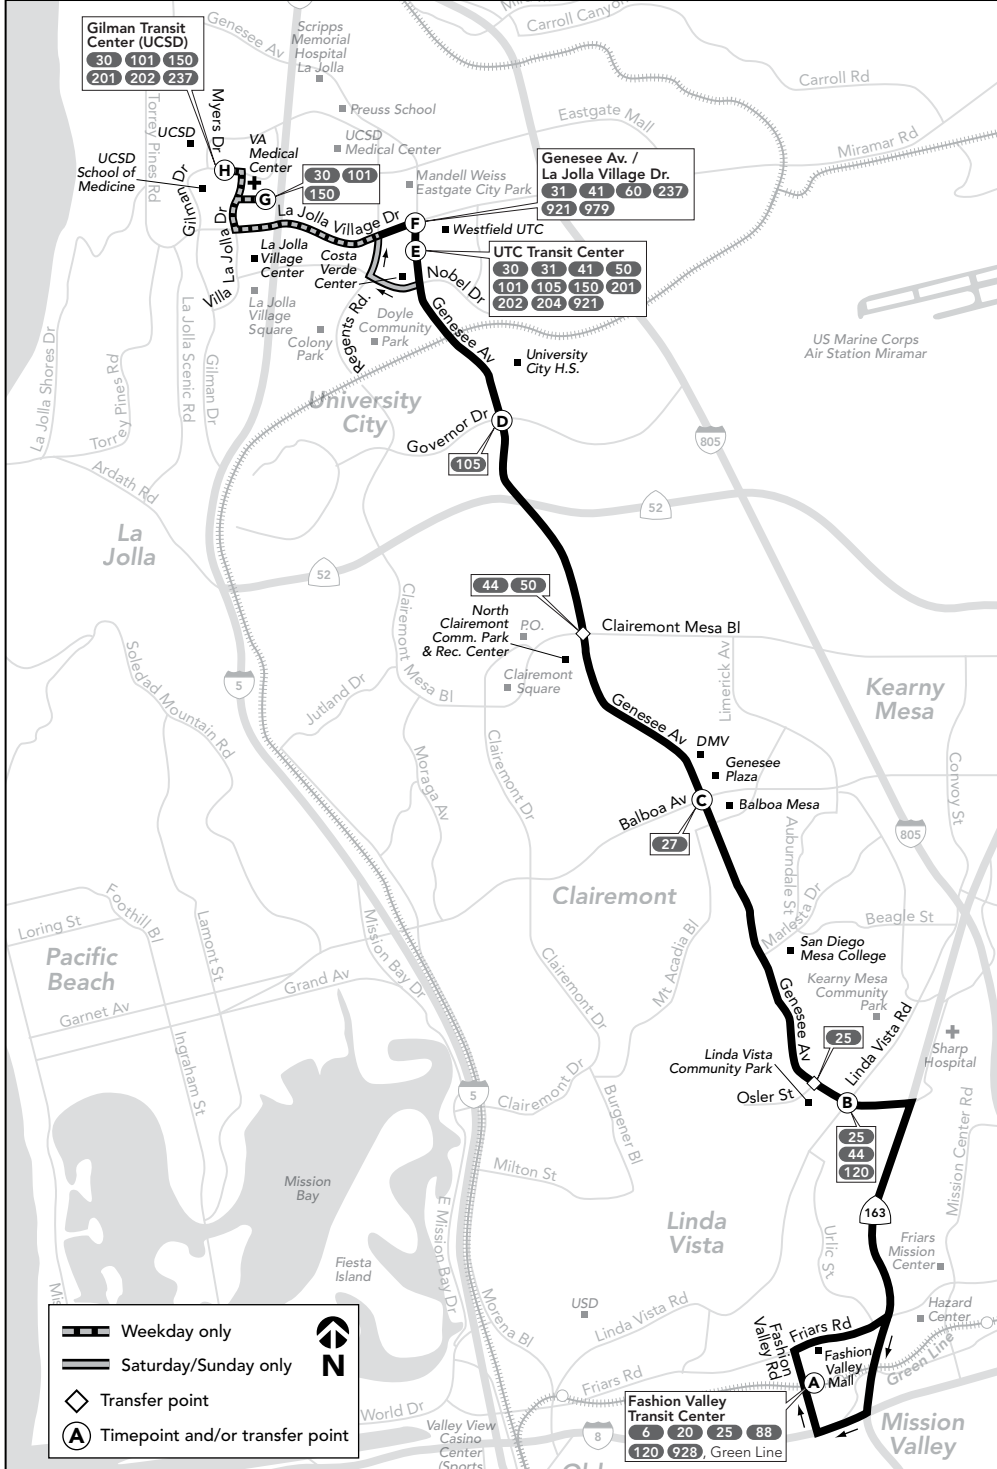

The Transit Store / Lost & Found
The Transit Store / Objetos extraviados (619) 234-1060
Articles found on the bus are turned in at The Transit Store
Artículos encontrados en los autobuses son entregados a The Transit Store
Downtown San Diego
M-F 9am-5pm

For MTS online trip planning
Planificación de viajes por Internet www.sdmts.com

For more information on riding MTS services, pick up a Rider's Guide on a bus or at The Transit Store, or visit www.sdmts.com.
Para obtener más información sobre el uso de los servicios de MTS, recoja un 'Rider's Guide' en un autobús o en The Transit Store, o visita a www.sdmts.com.

Thank you for riding MTS! ¡Gracias por viajar con MTS!

41

Fashion Valley – UCSD / VA Medical Ctr.
via Genesee Av.

DESTINATIONS

- Costa Verde Center
- Fashion Valley Mall
- Genesee Plaza
- Linda Vista Community Park
- Mesa College
- University City High School
- Westfield UTC

Alternative formats available upon request. Please call: (619) 557-4555 / Formato alternativo disponible al preguntar. Favor de llamar: (619) 557-4555

A Saturday or Sunday schedule will be operated on the following holidays and observed holidays:
Se operará con horario de sábado o domingo durante los siguientes días festivos y feriados observados:

- New Year's Day, Presidents' Day, Memorial Day, Independence Day, Labor Day, Thanksgiving, Christmas

compass card

S/D/M and Youth Compass Card

All riders using reduced fares must comply with one of the following options:

Option 1 (Recommended by MTS)

MTS offers a picture ID on a Compass Card to eliminate the need to carry multiple identifications for proof of eligibility.

Option 2

Riders using a standard S/D/M or Youth Compass Card or a one-way ticket must carry supporting identification to prove eligibility.

For additional benefits of Option 1 and or list of valid forms of ID for Option 2 go to: www.sdmts.com/fares_discounted.asp.

Plan your trip!

On the web Visit www.sdmts.com and click on **Trip Planner**

On the phone Dial 511 and say "public transportation"

On the go Use the Google Maps app on your smartphone

The schedules and other information shown in this timetable are subject to change. MTS does not assume responsibility for errors in timetables nor for any inconvenience caused by delayed buses.
Los horarios e información que se indican en este itinerario están sujetos a cambios. MTS no asume responsabilidad por errores en los itinerarios, ni por ningún perjuicio que se origine por los autobuses demorados.

Route 41 – Sunday / domingo

Fashion Valley → Clairemont → UTC

(A)	(B)	(C)	(D)	(E)	(F)(G)(H)
Fashion Valley Transit Center	Genesee Av. & Linda Vista Rd.	Genesee Av. & Balboa Av.	Genesee Av. & Governor Dr.	UTC Transit Center	
DEPART	ARRIVE	DEPART	ARRIVE	DEPART	ARRIVE
6:39a	6:47a	6:53a	7:02a	7:08a	
7:09	7:17	7:24	7:33	7:40	
7:39	7:47	7:54	8:03	8:10	
8:09	8:17	8:24	8:33	8:40	
8:39	8:48	8:56	9:06	9:14	
9:09	9:18	9:26	9:36	9:44	
9:38	9:47	9:55	10:05	10:13	
10:08	10:17	10:25	10:35	10:43	
10:38	10:47	10:55	11:05	11:13	
11:08	11:17	11:25	11:35	11:43	
11:38	11:48	11:56	12:07p	12:15p	
AND THEN EVERY 30 MINUTES AT: / Y LUEGO CADA 30 MINUTOS A LAS:					
:08	:18	:26	:37	:45	
:38	:48	:56	:07	:15	
UNTIL: / HASTA:					
5:08p	5:18p	5:26p	5:37	5:45	
5:38	5:48	5:55	6:05	6:13	
6:09	6:19	6:26	6:36	6:44	
6:39	6:49	6:56	7:06	7:14	
7:09	7:18	7:25	7:34	7:41	
7:39	7:48	7:55	8:04	8:11	
8:09	8:18	8:25	8:34	8:41	
9:09	9:17	9:24	9:32	9:39	

Alternate service available on Routes 30, 201, and 202
Servicio alternativo por las rutas 30, 201, y 202

UTC → Clairemont → Fashion Valley