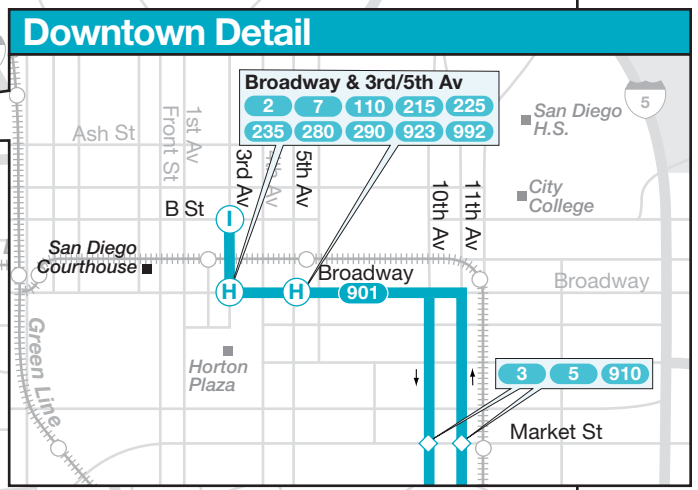

# 901

Iris Avenue Transit Center ↔  
Downtown San Diego  
via Imperial Beach / Coronado

**Destinations**

- Coronado Cays
- Coronado City Hall
- Hotel del Coronado
- NAS North Island
- Naval Base Coronado
- PETCO Park

**Trolley Connections**

- Iris Avenue
- 12th & Imperial

Subject to change without notice  
Sujeto a cambios sin previo aviso