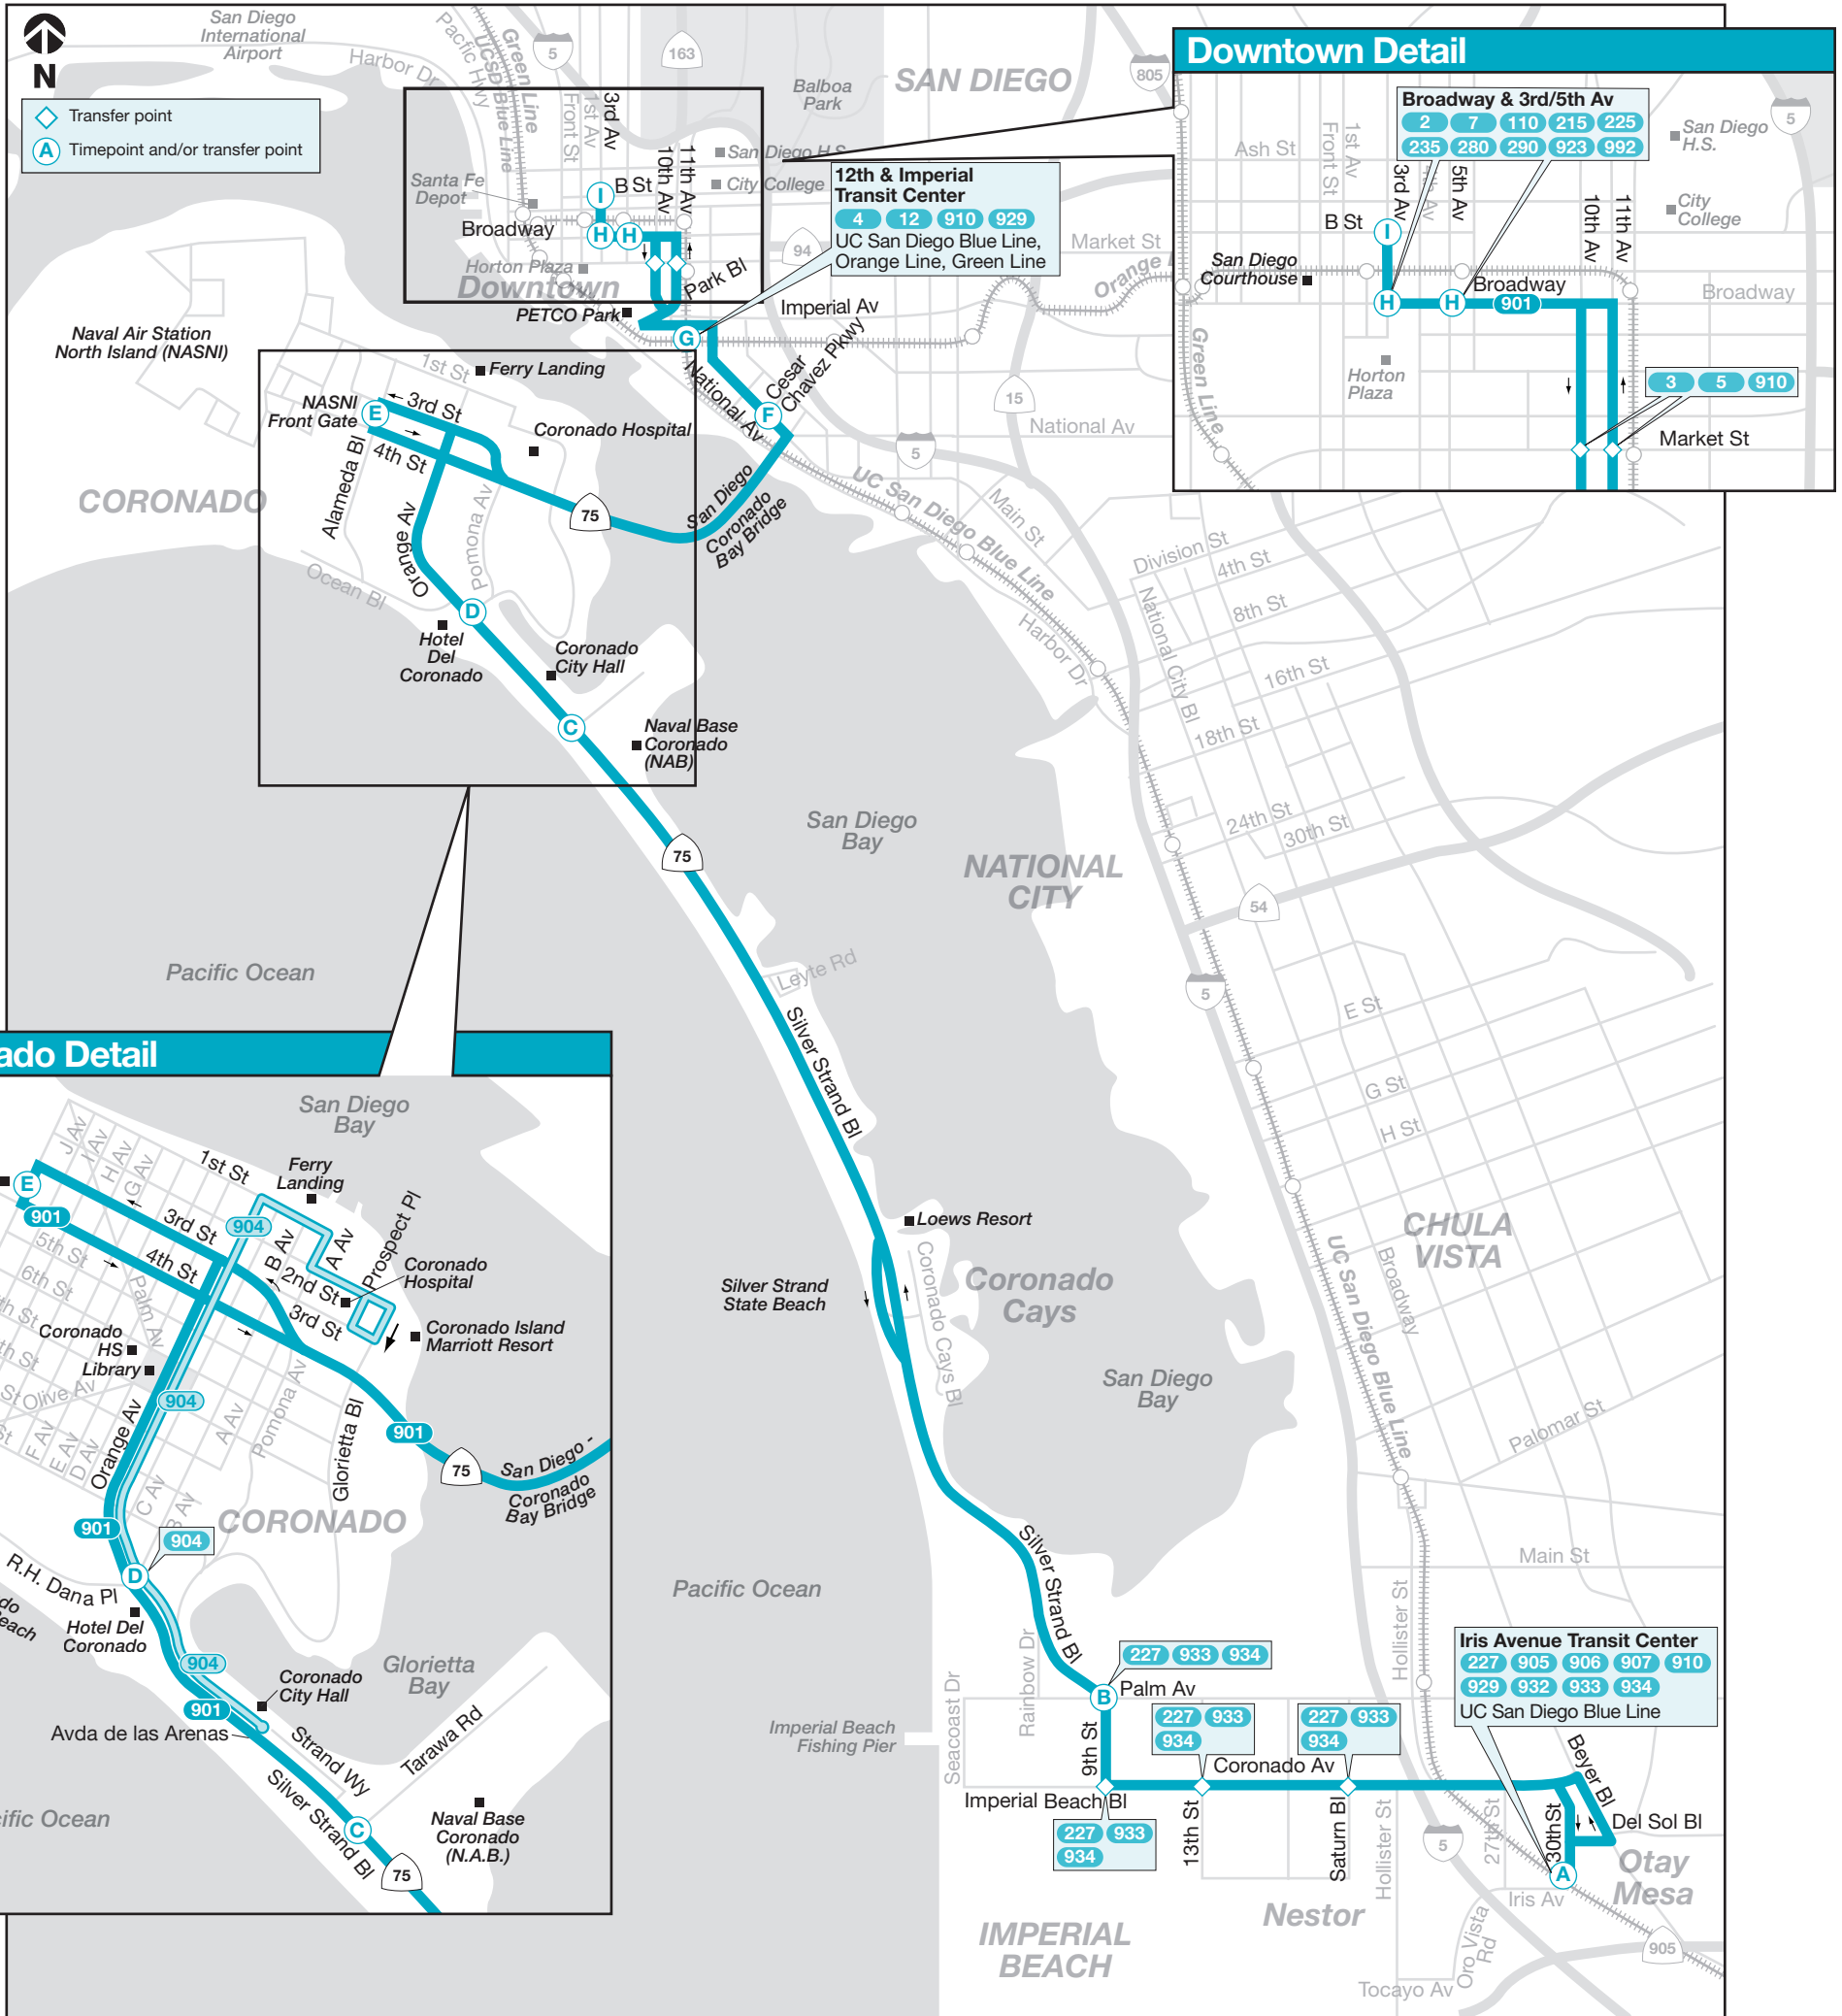

# 901

Iris Avenue Transit Center ↔  
Downtown San Diego  
via Imperial Beach / Coronado

**Destinations**

- Coronado Cays
- Coronado City Hall
- Hotel del Coronado
- NAS North Island
- Naval Base Coronado
- PETCO Park

**Trolley Connections**

- Iris Avenue
- 12th & Imperial

Subject to change without notice  
Sujeto a cambios sin previo aviso

## TAP or SCAN - Required Before Boarding

TOCA o ESCANEA - Se requiere antes de abordar